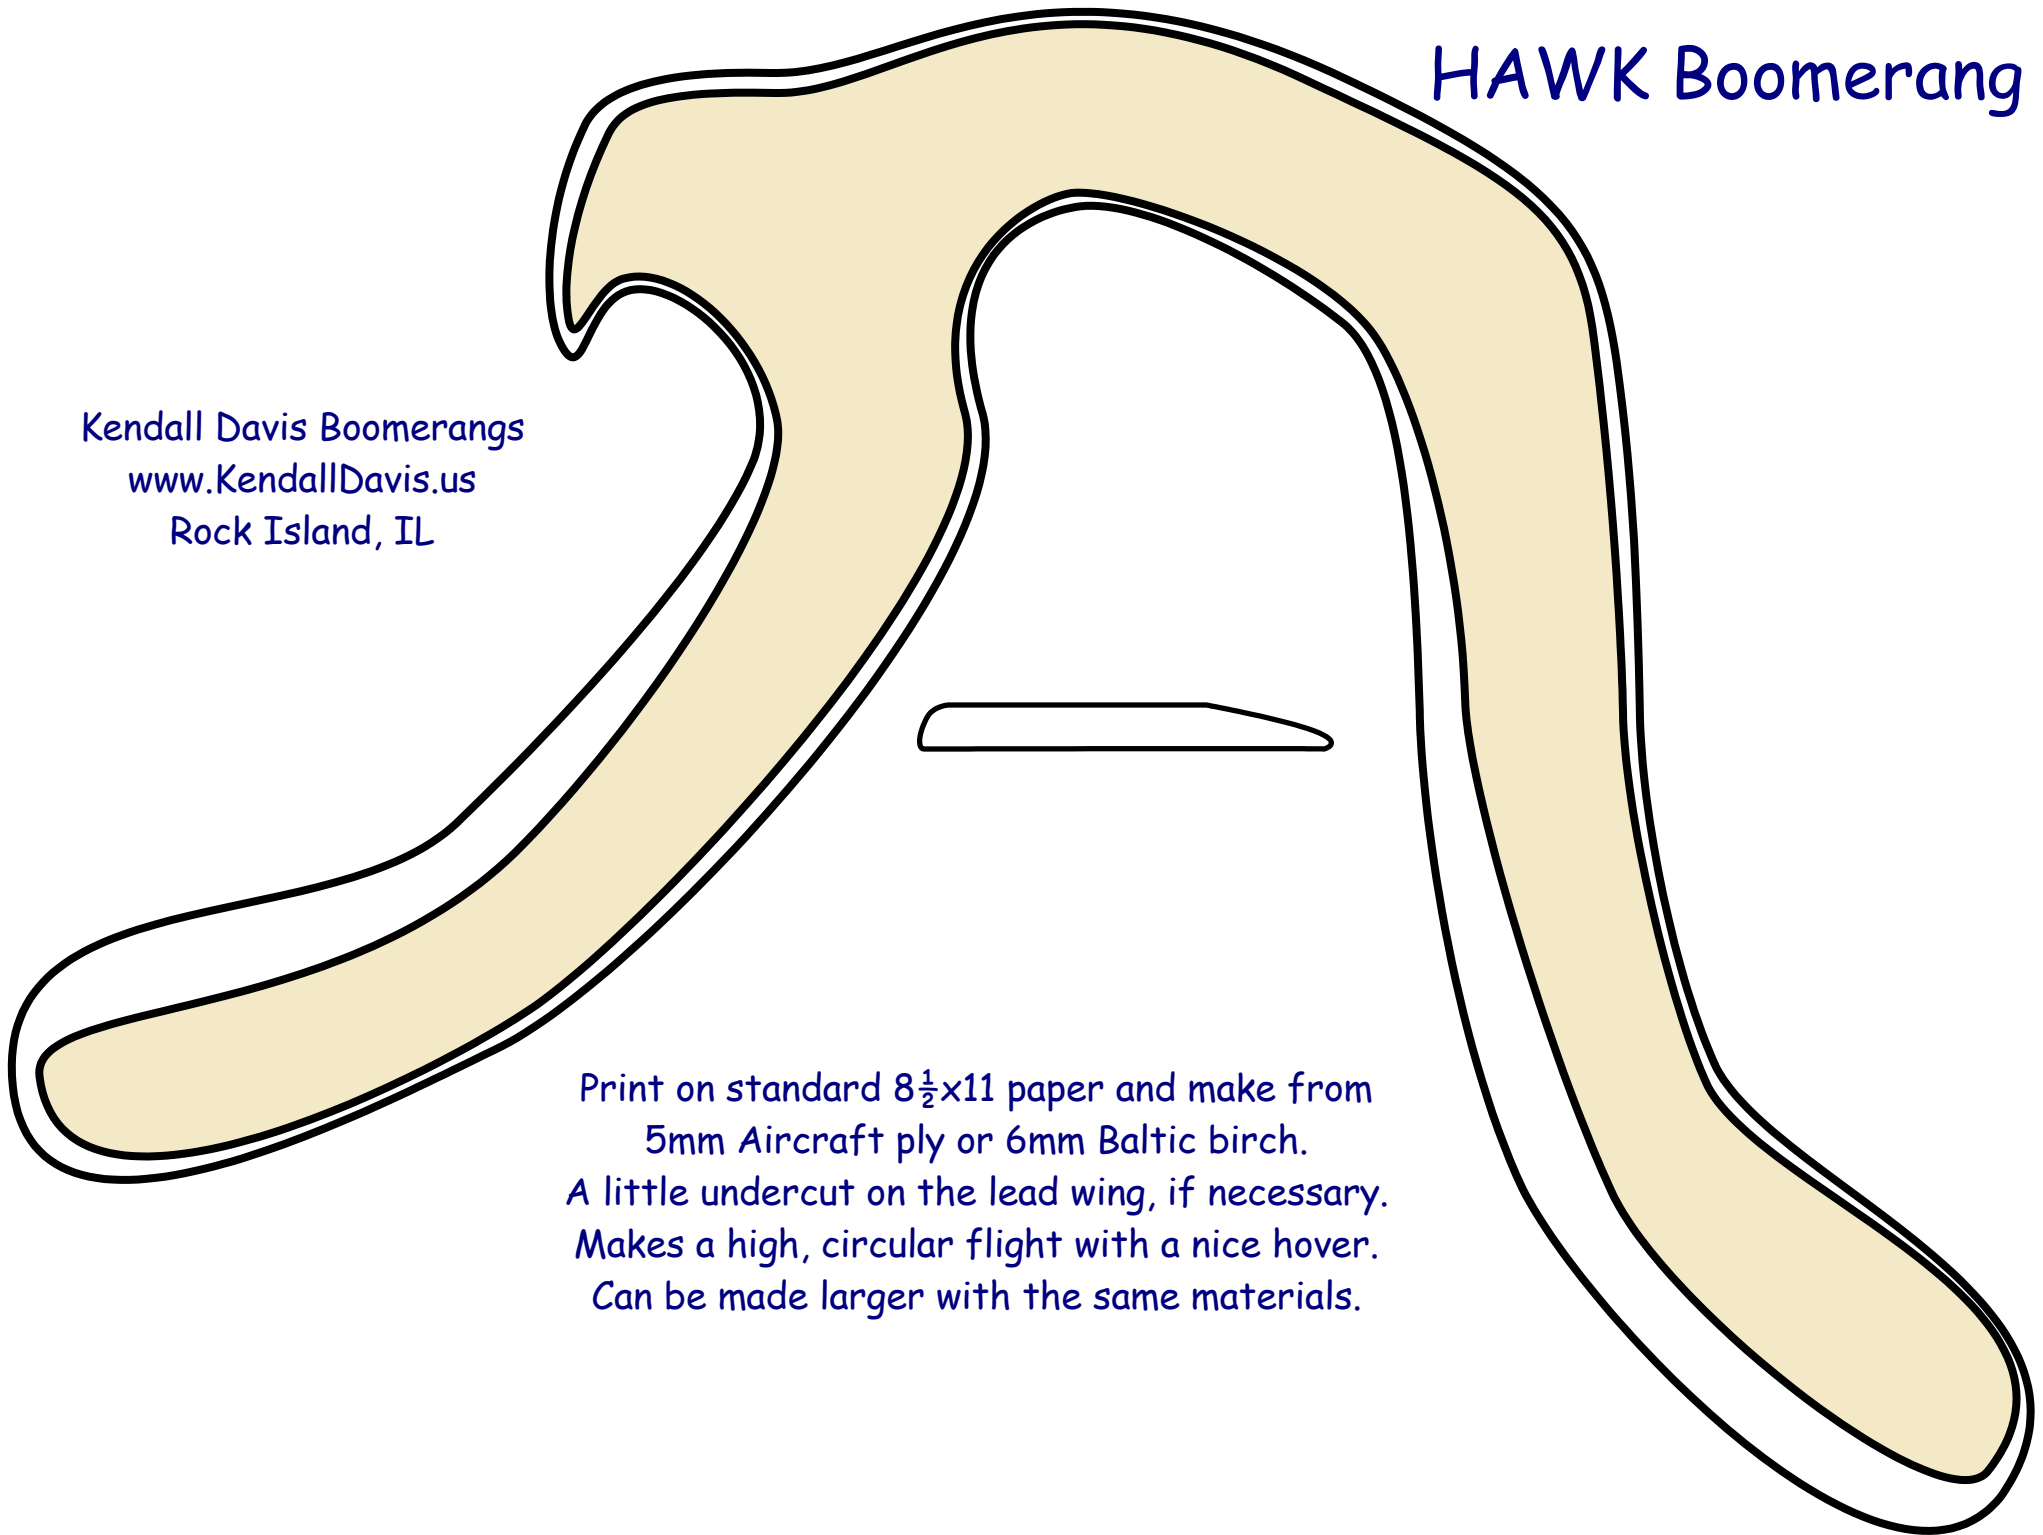

HAWK Boomerang

Kendall Davis Boomerangs
www.KendallDavis.us
Rock Island, IL

Print on standard 8½x11 paper and make from
5mm Aircraft ply or 6mm Baltic birch.
A little undercut on the lead wing, if necessary.
Makes a high, circular flight with a nice hover.
Can be made larger with the same materials.